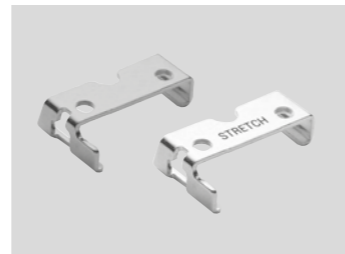

X-ERGO

Illimitate personalizzazioni,
elevate prestazioni

Limitless modular
performance and looks

X-ERGO

IT CONTENUTO SCATOLA E CARATTERISTICHE: clipper modulare professionale con motore magnetico

- + Motore con 10'000 RPM, microchip maggiorato per un incremento di coppia e potenza.
- + Lama TAPER da 45 mm DLC Black Diamond Carbon ad alta scorrevolezza.
- + Lama mobile Black Diamond Carbon.
- + 3 leve personalizzabili: 2 per click system o 1 per freestyle.
- + Batteria al litio: 120 minuti di autonomia con ricarica rapida di 105 minuti.
- + Supporto lama STANDARD o STRETCH, per personalizzare la corsa.
- + Inclusi: set 8 pettini con doppio magnete e kit manutenzione.

Per maggiori dettagli vedi pagina 46.

GB BOX CONTENTS AND FEATURES: professional modular clipper with microchipped magnetic motor

- + Micro-chipped 10,000 strokes per minute turbocharged motor tuned for increased power.
- + 45 mm TAPER black diamond carbon DLC blade for a perfectly smooth cutting.
- + Cutting blade Black Diamond Carbon.
- + 3 customizable levers: 2 click system levers and 1 floating system lever.
- + Lithium-ion battery delivers 120 minutes of run-time with a 105 minutes rapid charge.
- + STANDARD or STRETCH bracket kits for long or short taper options.
- + Includes: 8 double magnetic guards and maintenance kit.

For more informations, please see page 46.

Codice Code	Giri/min. R.P.M.	Lunghezza di taglio Cutting length	Autonomia batteria Run time battery	Peso Weight
PTOSXERGOIT Silver, Goldrose, Gold	10.000	0,4 ÷ 2,7 mm	120 min.	300 g

Registered Design

+ Accessori e ricambi acquistabili separatamente / Accessories and spare parts sold separately

ALATOFIXTAP
Lama/Blade TAPER DLC.
Per togliere con facilità la massa iniziale.
Ideal for bulk cutting.